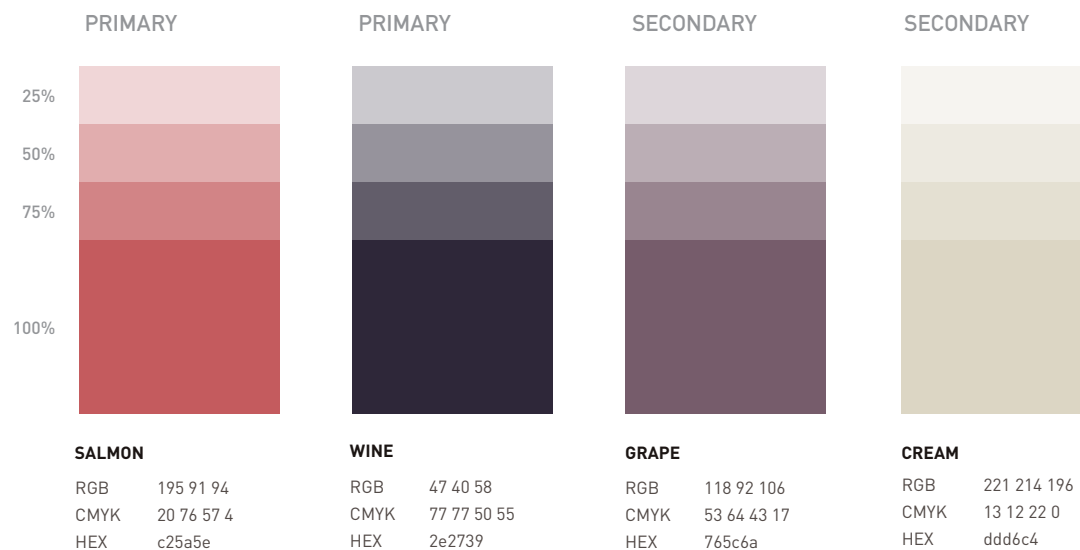

1

2

3

4

3. COLOUR PALETTE

Immunisation Coalition's colour palette is a very important part of the brand identity.

This colour palette has been designed to apply across both printed and digital material. Always refer to the colour specification to achieve constant colour reproduction.

PRIMARY COLOUR

These are the brand's core colours and are constantly used as a dominant factor in the brand's promotional material.

SECONDARY COLOUR

These are the brand's secondary colours and are constantly used in a secondary nature in the brand's promotional material.